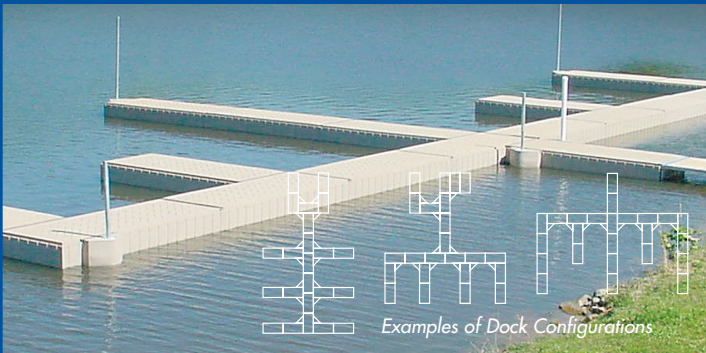

# PolyDock: Easy, Durable and Adaptable.

*Examples of Dock Configurations*

With ShoreMaster's modular PolyDock system, you design the perfect dock for your commercial application. The non-slip, all-polyethylene shell and expanded polystyrene core provide a safe floating dock that lasts for years and years. It's easy to install and remove. And if you have fluctuating water conditions, it's the best solution afloat. Visit us at [www.shoremaster.com](http://www.shoremaster.com) for additional information.